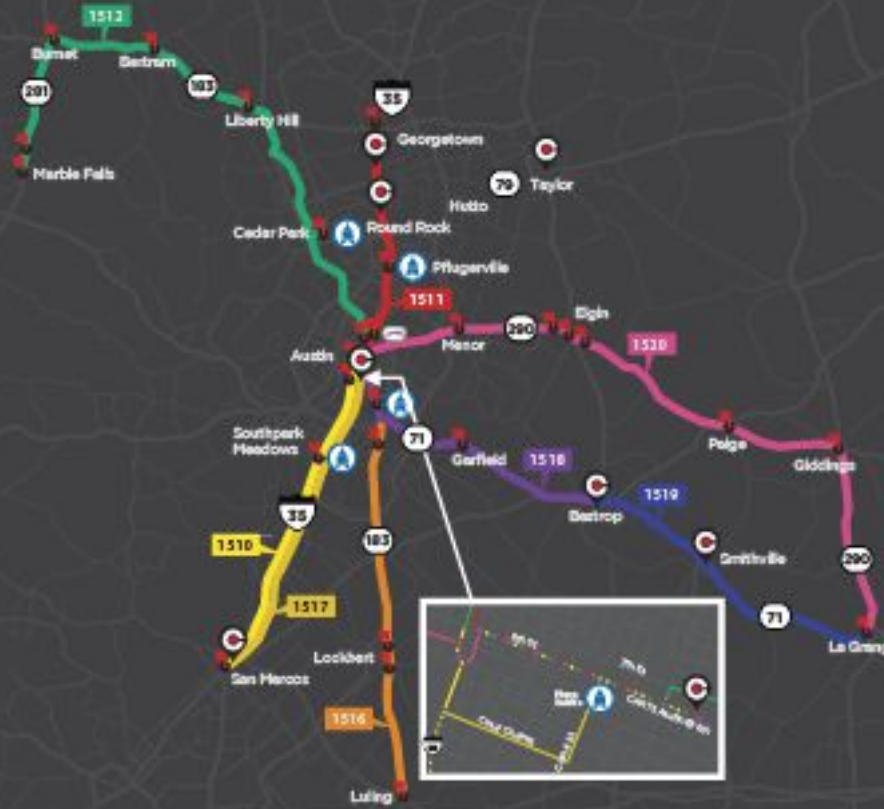

**INTERURBAN COACH ROUTES**

- 1510 Interurban Coach IH 35
- 1511 Interurban Coach IH 35
- 1512 Interurban Coach HWY 183
- 1515 Interurban Coach HWY 183
- 1517 Interurban Coach Tx State Exp. IH 35
- 1518 Interurban Coach HWY 71
- 1519 Interurban Coach HWY 71
- 1520 Interurban Coach HWY 290

- Ⓢ CARTS Stations
- Ⓢ Other Stops
- Ⓢ Metro Stations
- Ⓢ Greyhound Station

For More Information  
 RideCARTS.com  
 512/478 RIDE (7433)

### SOUTHBOUND—MONDAY - FRIDAY

Austin to Texas State University; with stops at Plaza Saltillo, Southpark Meadows, and San Marcos CARTS. You can make connections to Capital Metro at Southpark Meadows and Plaza Saltillo.

### NORTHBOUND—MONDAY - FRIDAY

CARTS San Marcos to CARTS Austin; with stops at Southpark Meadows and Plaza Saltillo. You can make connections to Capital Metro at Southpark Meadows and Plaza Saltillo and the Redline.