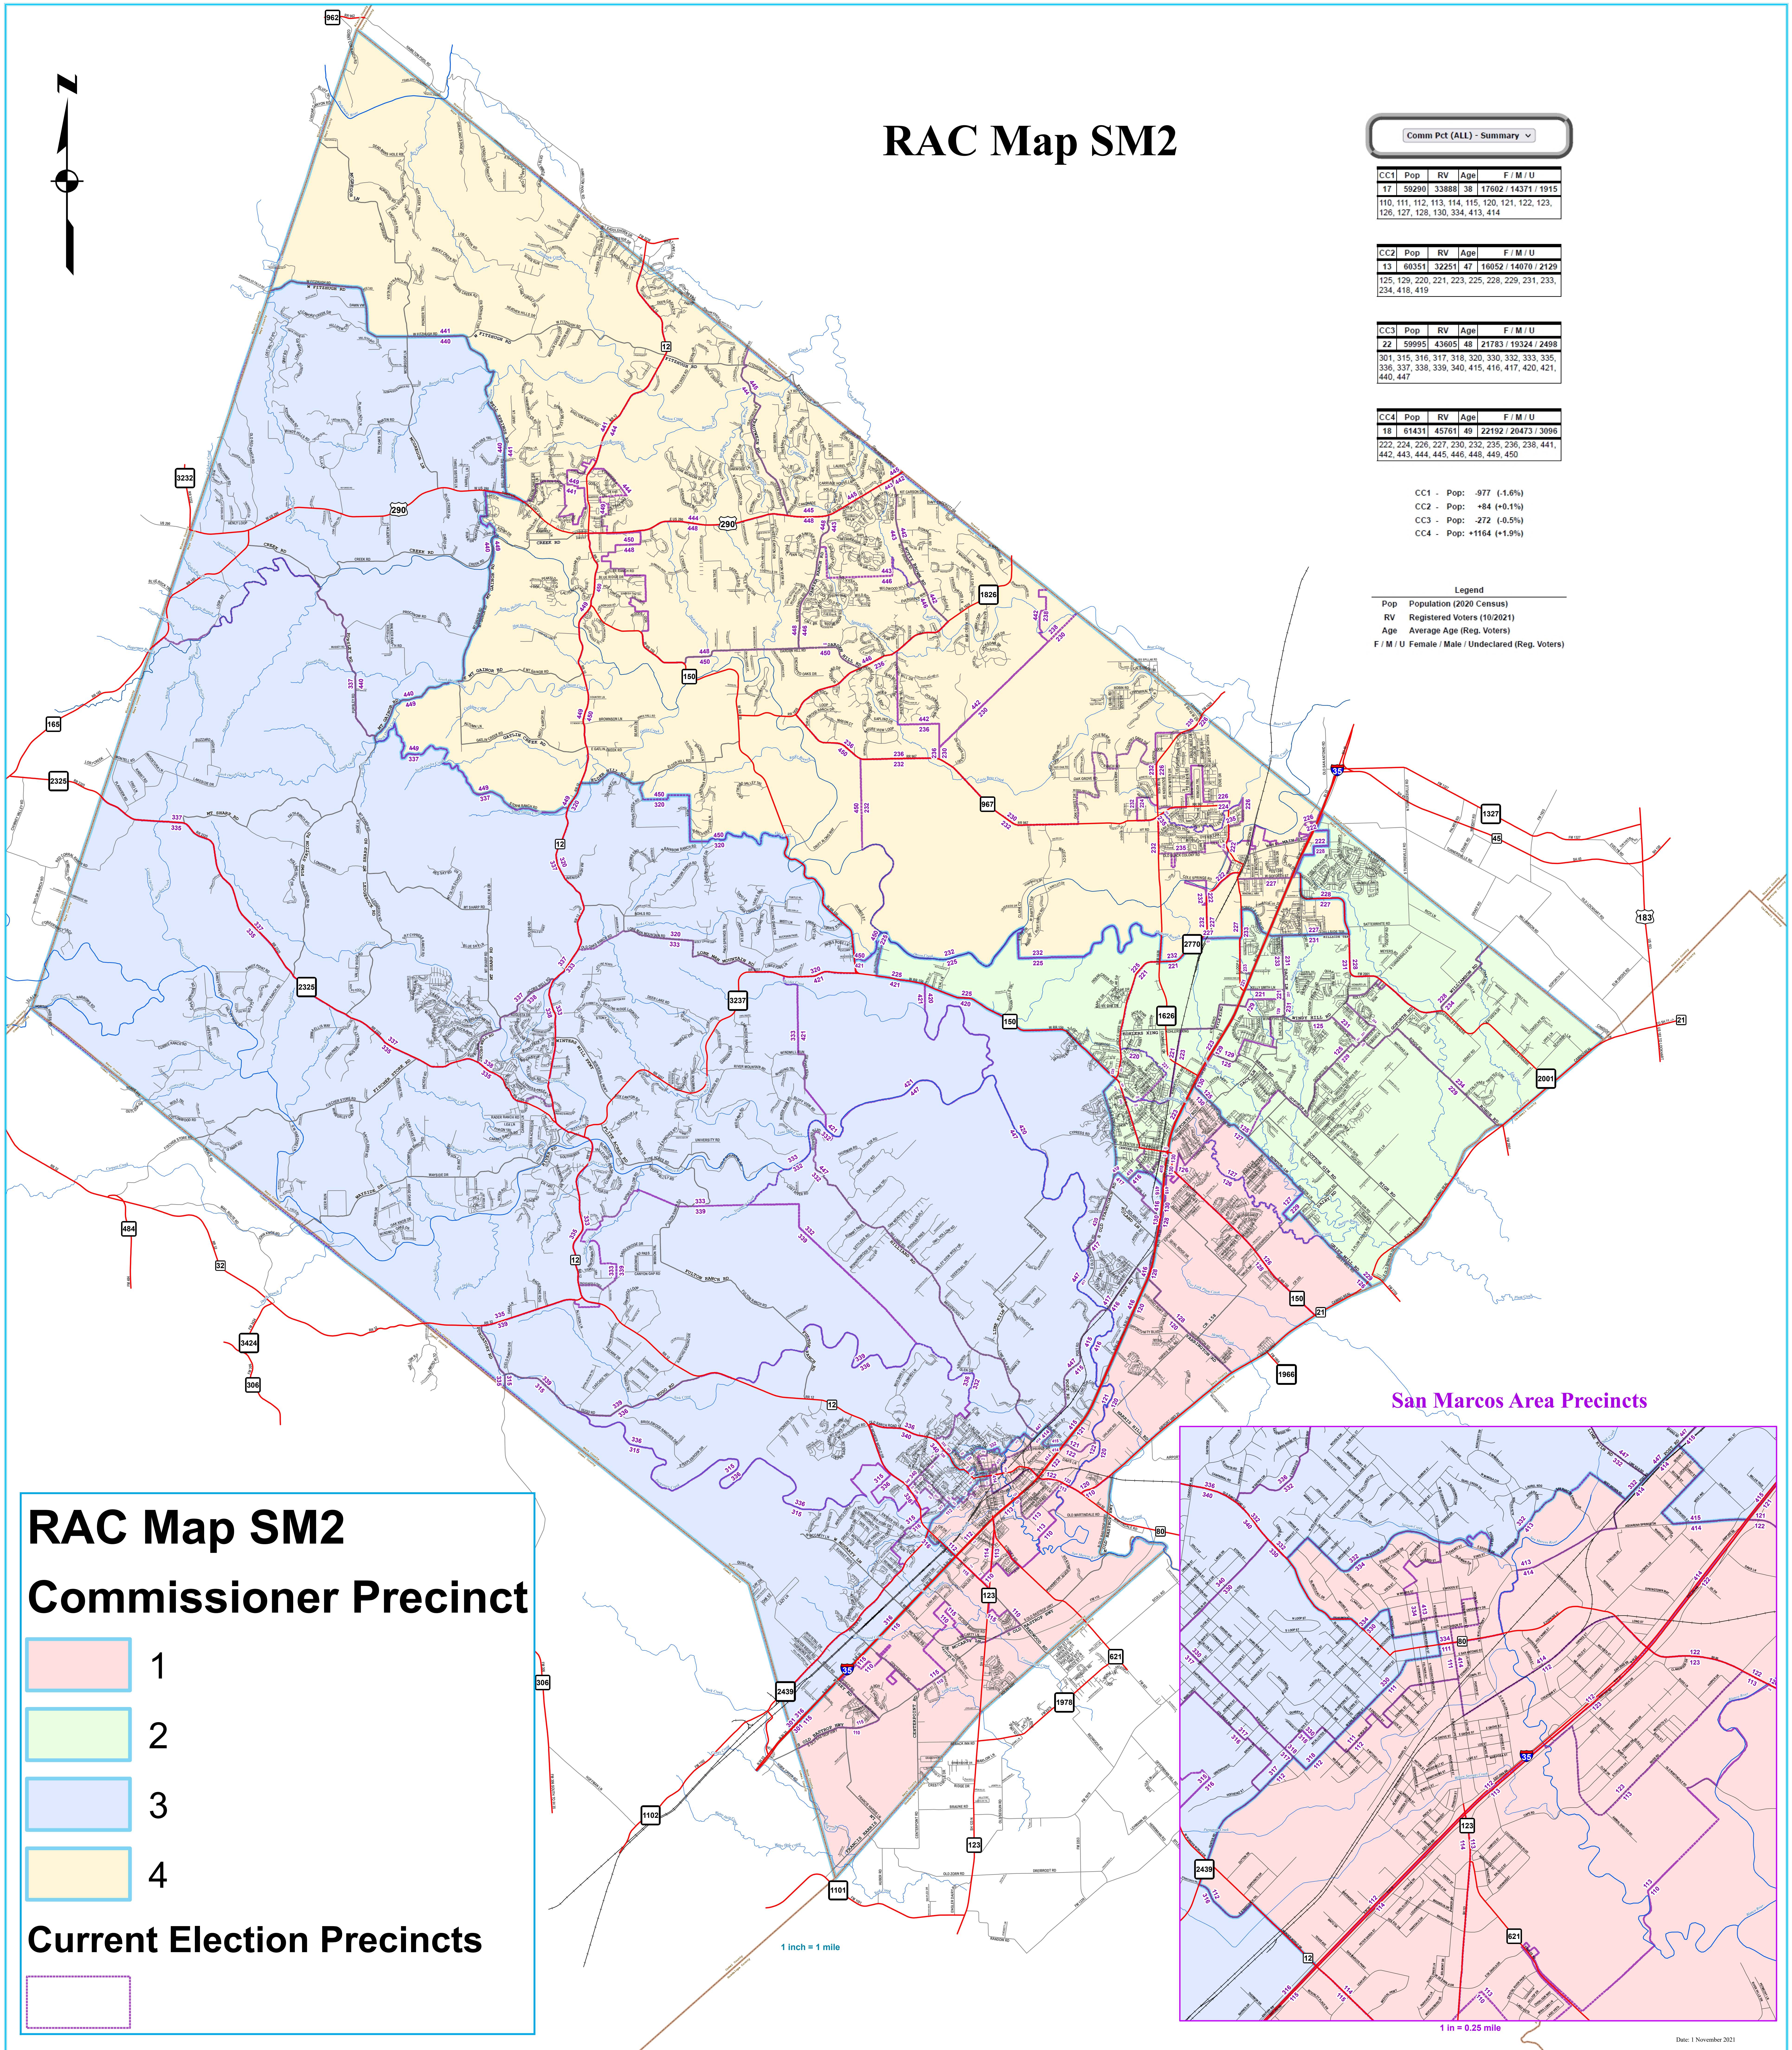

RAC Map SM2

Comm Pct (ALL) - Summary

CC1	Pop	RV	Age	F / M / U
17	59290	33888	38	17602 / 14371 / 1915
110, 111, 112, 113, 114, 115, 120, 121, 122, 123, 126, 127, 128, 130, 334, 413, 414				

CC2	Pop	RV	Age	F / M / U
13	60351	32251	47	16052 / 14070 / 2129
125, 129, 220, 221, 223, 225, 226, 229, 231, 233, 234, 418, 419				

CC3	Pop	RV	Age	F / M / U
22	59995	43605	48	21783 / 19324 / 2498
301, 315, 316, 317, 318, 320, 330, 332, 333, 335, 336, 337, 338, 339, 340, 415, 416, 417, 420, 421, 440, 447				

CC4	Pop	RV	Age	F / M / U
18	61431	45761	49	22192 / 20473 / 3096
222, 224, 226, 227, 230, 232, 235, 236, 238, 441, 442, 443, 444, 445, 446, 448, 449, 450				

CC1 - Pop:	-977	(-1.6%)
CC2 - Pop:	+84	(+0.1%)
CC3 - Pop:	-272	(-0.5%)
CC4 - Pop:	+1164	(+1.9%)

Legend	
Pop	Population (2020 Census)
RV	Registered Voters (10/2021)
Age	Average Age (Reg. Voters)
F / M / U	Female / Male / Undeclared (Reg. Voters)

RAC Map SM2 Commissioner Precinct

- 1
- 2
- 3
- 4

Current Election Precincts